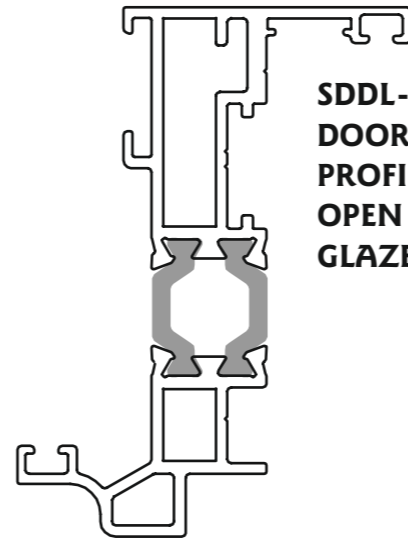

SDLH-001
LOCK
HOUSING
OPEN IN
GLAZE IN

SDT-001
DOOR LEAF
TRANSOM

SDDL-001
DOOR LEAF
PROFILE
OPEN IN
GLAZE IN

SDO-001
SLIM OUTER
FRAME

SDO-002
MEDIUM
OUTER FRAME

SDLH-002
LOCK
HOUSING
OPEN OUT
GLAZE IN

SDDC-001
BOTTOM
RAIL
CLOSER

SDDL-002
DOOR LEAF
PROFILE
OPEN OUT
GLAZE IN

RD-009
THRESHOLD
RAMP 1

RD-010
THRESHOLD
RAMP 2

RD-011
THRESHOLD
WEATHER
SEAL CARRIER

TWWB-001
WEATHER BAR

SWB-001
INTERNAL
SASH BEAD
DOUBLE GLAZE

SWB-002
INTERNAL
SASH BEAD
TRIPLE GLAZE

SDSGA-001
SINGLE GLAZE
ADAPTOR

SWT-001
SLIM
TRANSOM
MULLION

RD-008 THRESHOLD

SWB-005
EXTERNAL
FRAME BEAD
DOUBLE GLAZE

SWB-006
EXTERNAL
FRAME BEAD
TRIPLE GLAZE

SW60-GB25
GEORGIAN/ASTRAGAL BAR 25mm

SW60-GB40
GEORGIAN/ASTRAGAL BAR 40mm