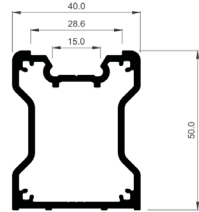

Cover gasket

47x57, 5mm reinforcement

Reinforcement 40x50mm

Frame cover for fixed light

Central sash hem

Two rail frame isolation

Channel cap gasket

End plate