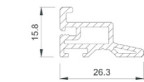

Cover gasket

47x57, 5mm reinforcement

Reinforcement 40x50mm

Frame cover for fixed light

Central sash hem

Two rail frame isolation

Channel cap gasket

End plate