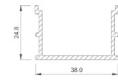

Cover gasket

47x57, 5mm reinforcement

Reinforcement 40x50mm

Frame cover for fixed light

Central sash hem

Two rail frame isolation

Channel cap gasket

End plate