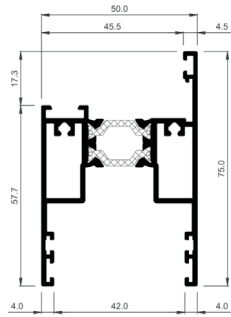

Two rail frame

Perimeter sash