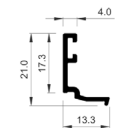

Glazing balloon gasket 8mm

Glazing inner gasket 9mm

Fixed lateral cover gasket

Glazing outer gasket 3.6mm

Wool pile

Sealing external gasket

Glazing bead 8mm Double glazed

Glazing bead 4mm Triple glazed