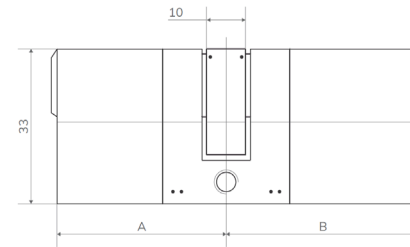

Ingenious APECS AP Cylinder Brushed Satin Nickel
Manilla / Built In Cup - 6003-3535-SN
Sliding Pull - 6003-4545-SN
Blu Steel Bar - 6003-4040-SN

REF.	DESCRIPTION	COLOUR
394711	Safety lock 2300 mm PAS 24	No colour

REF.	DESCRIPTION	COLOUR
394712	Safety lock 2700 mm PAS 24	No colour

REF.	DESCRIPTION	COLOUR
394713	Safety lock 3100 mm PAS 24	No colour

REF.	DESCRIPTION	COLOUR
394710	PAS24 lock fixing kit	No colour