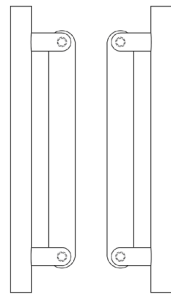

Coastal
Blu Stainless Steel Bars
KM950B-SSS