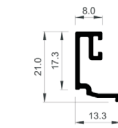

Glazing balloon gasket 8mm

Glazing inner gasket 9mm

Fixed lateral cover gasket

Glazing outer gasket 3.6mm

Wool pile

Sealing external gasket

Glazing bead 8mm Double glazed

Glazing bead 4mm Triple glazed